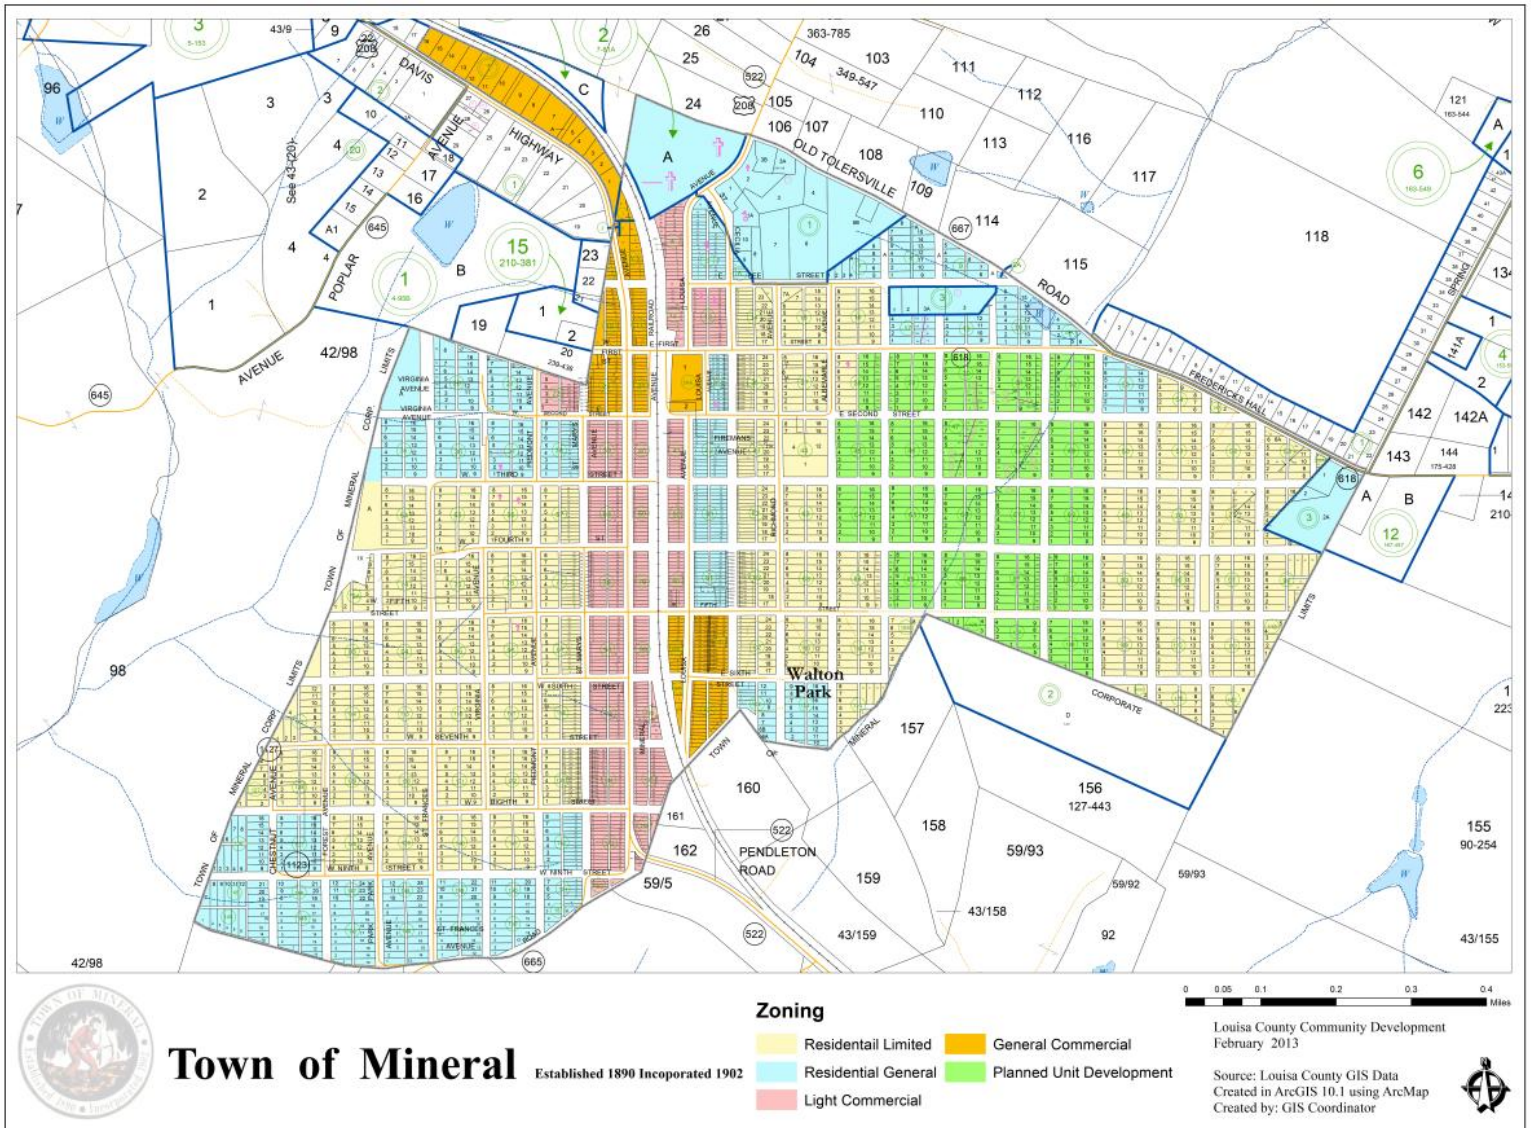

Town Zoning Map

See residential, business and development zones that are available or taken in the town of Mineral. The map is in PDF format and is available to print or download.

To get in touch with the Town of Mineral about development please call 540-894-5100 or email our Zoning Administrator at [zoningadministrator [at] townofmineral.net](mailto:zoningadministrator@townofmineral.net)

GIS Map Of Mineral, VA

Walton Park